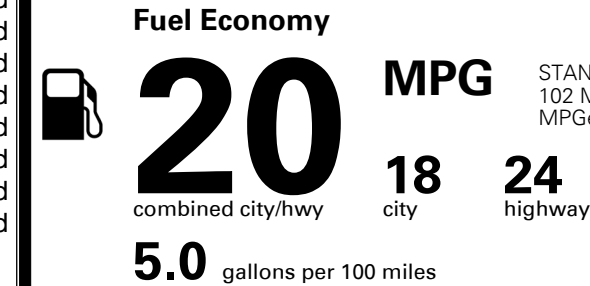

TOTAL ADDITIONAL WEIGHT:

EPA DOT Fuel Economy and Environment

Gasoline Vehicle

STANDARD SUVs range from 13 to 102 MPG. The best vehicle rates 140 MPGe.

You spend
\$3,750
 more in fuel costs
 over 5 years
 compared to the
 average new vehicle.