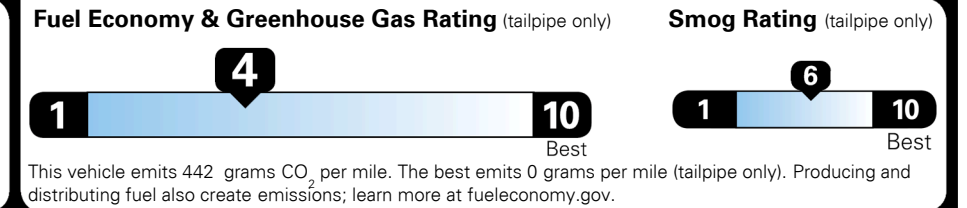

Actual results will vary for many reasons, including driving conditions and how you drive and maintain your vehicle. The average new vehicle gets 28 MPG and costs $9,750 to fuel over 5 years. Cost estimates are based on 15,000 miles per year at $ 3.60 per gallon. MPGe is miles per gasoline gallon equivalent. Vehicle emissions are a significant cause of climate change and smog.

fueleconomy.gov

Calculate personalized estimates and compare vehicles

GOVERNMENT 5-STAR SAFETY RATINGS

Overall Vehicle Score ★ ★ ★ ★ ★

Based on the combined rating of frontal, side and rollover. Should ONLY be compared to other vehicles of similar size and weight.

Frontal Crash Driver ★ ★ ★ ★
Passenger ★ ★ ★ ★

Based on the risk of injury in a frontal impact. Should ONLY be compared to other vehicles of similar size and weight.

Side Crash Front seat ★ ★ ★ ★ ★
Rear seat ★ ★ ★ ★ ★

Star ratings based on the risk of injury in a side impact.

Rollover ★ ★ ★ ★

Star ratings based on the risk of rollover in a single-vehicle crash.

Star ratings range from 1 to 5 stars (★★★★★) with 5 being the highest.

Source: National Highway Traffic Safety Administration (NHTSA).
www.safercar.gov or 1-888-327-4236

Manufacturer's suggested retail price includes Manufacturer's recommended pre-delivery service. License and title fees, state and local taxes and other dealer installed options and accessories are not included in the manufacturer's suggested retail price.

PARTS CONTENT INFORMATION

FOR VEHICLES IN THIS CAR LINE U.S./CANADIAN PARTS CONTENT: 60 %

MAJOR SOURCES OF FOREIGN PARTS: KOREA: 30%

NOTE: PARTS CONTENT DOES NOT INCLUDE FINAL ASSEMBLY, DISTRIBUTION, OR OTHER NON-PARTS COSTS.

FOR THIS VEHICLE FINAL ASSEMBLY POINT: WEST POINT, GA, USA

COUNTRY OF ORIGIN ENGINE (MOTOR): KOREA
TRANSMISSION: USA